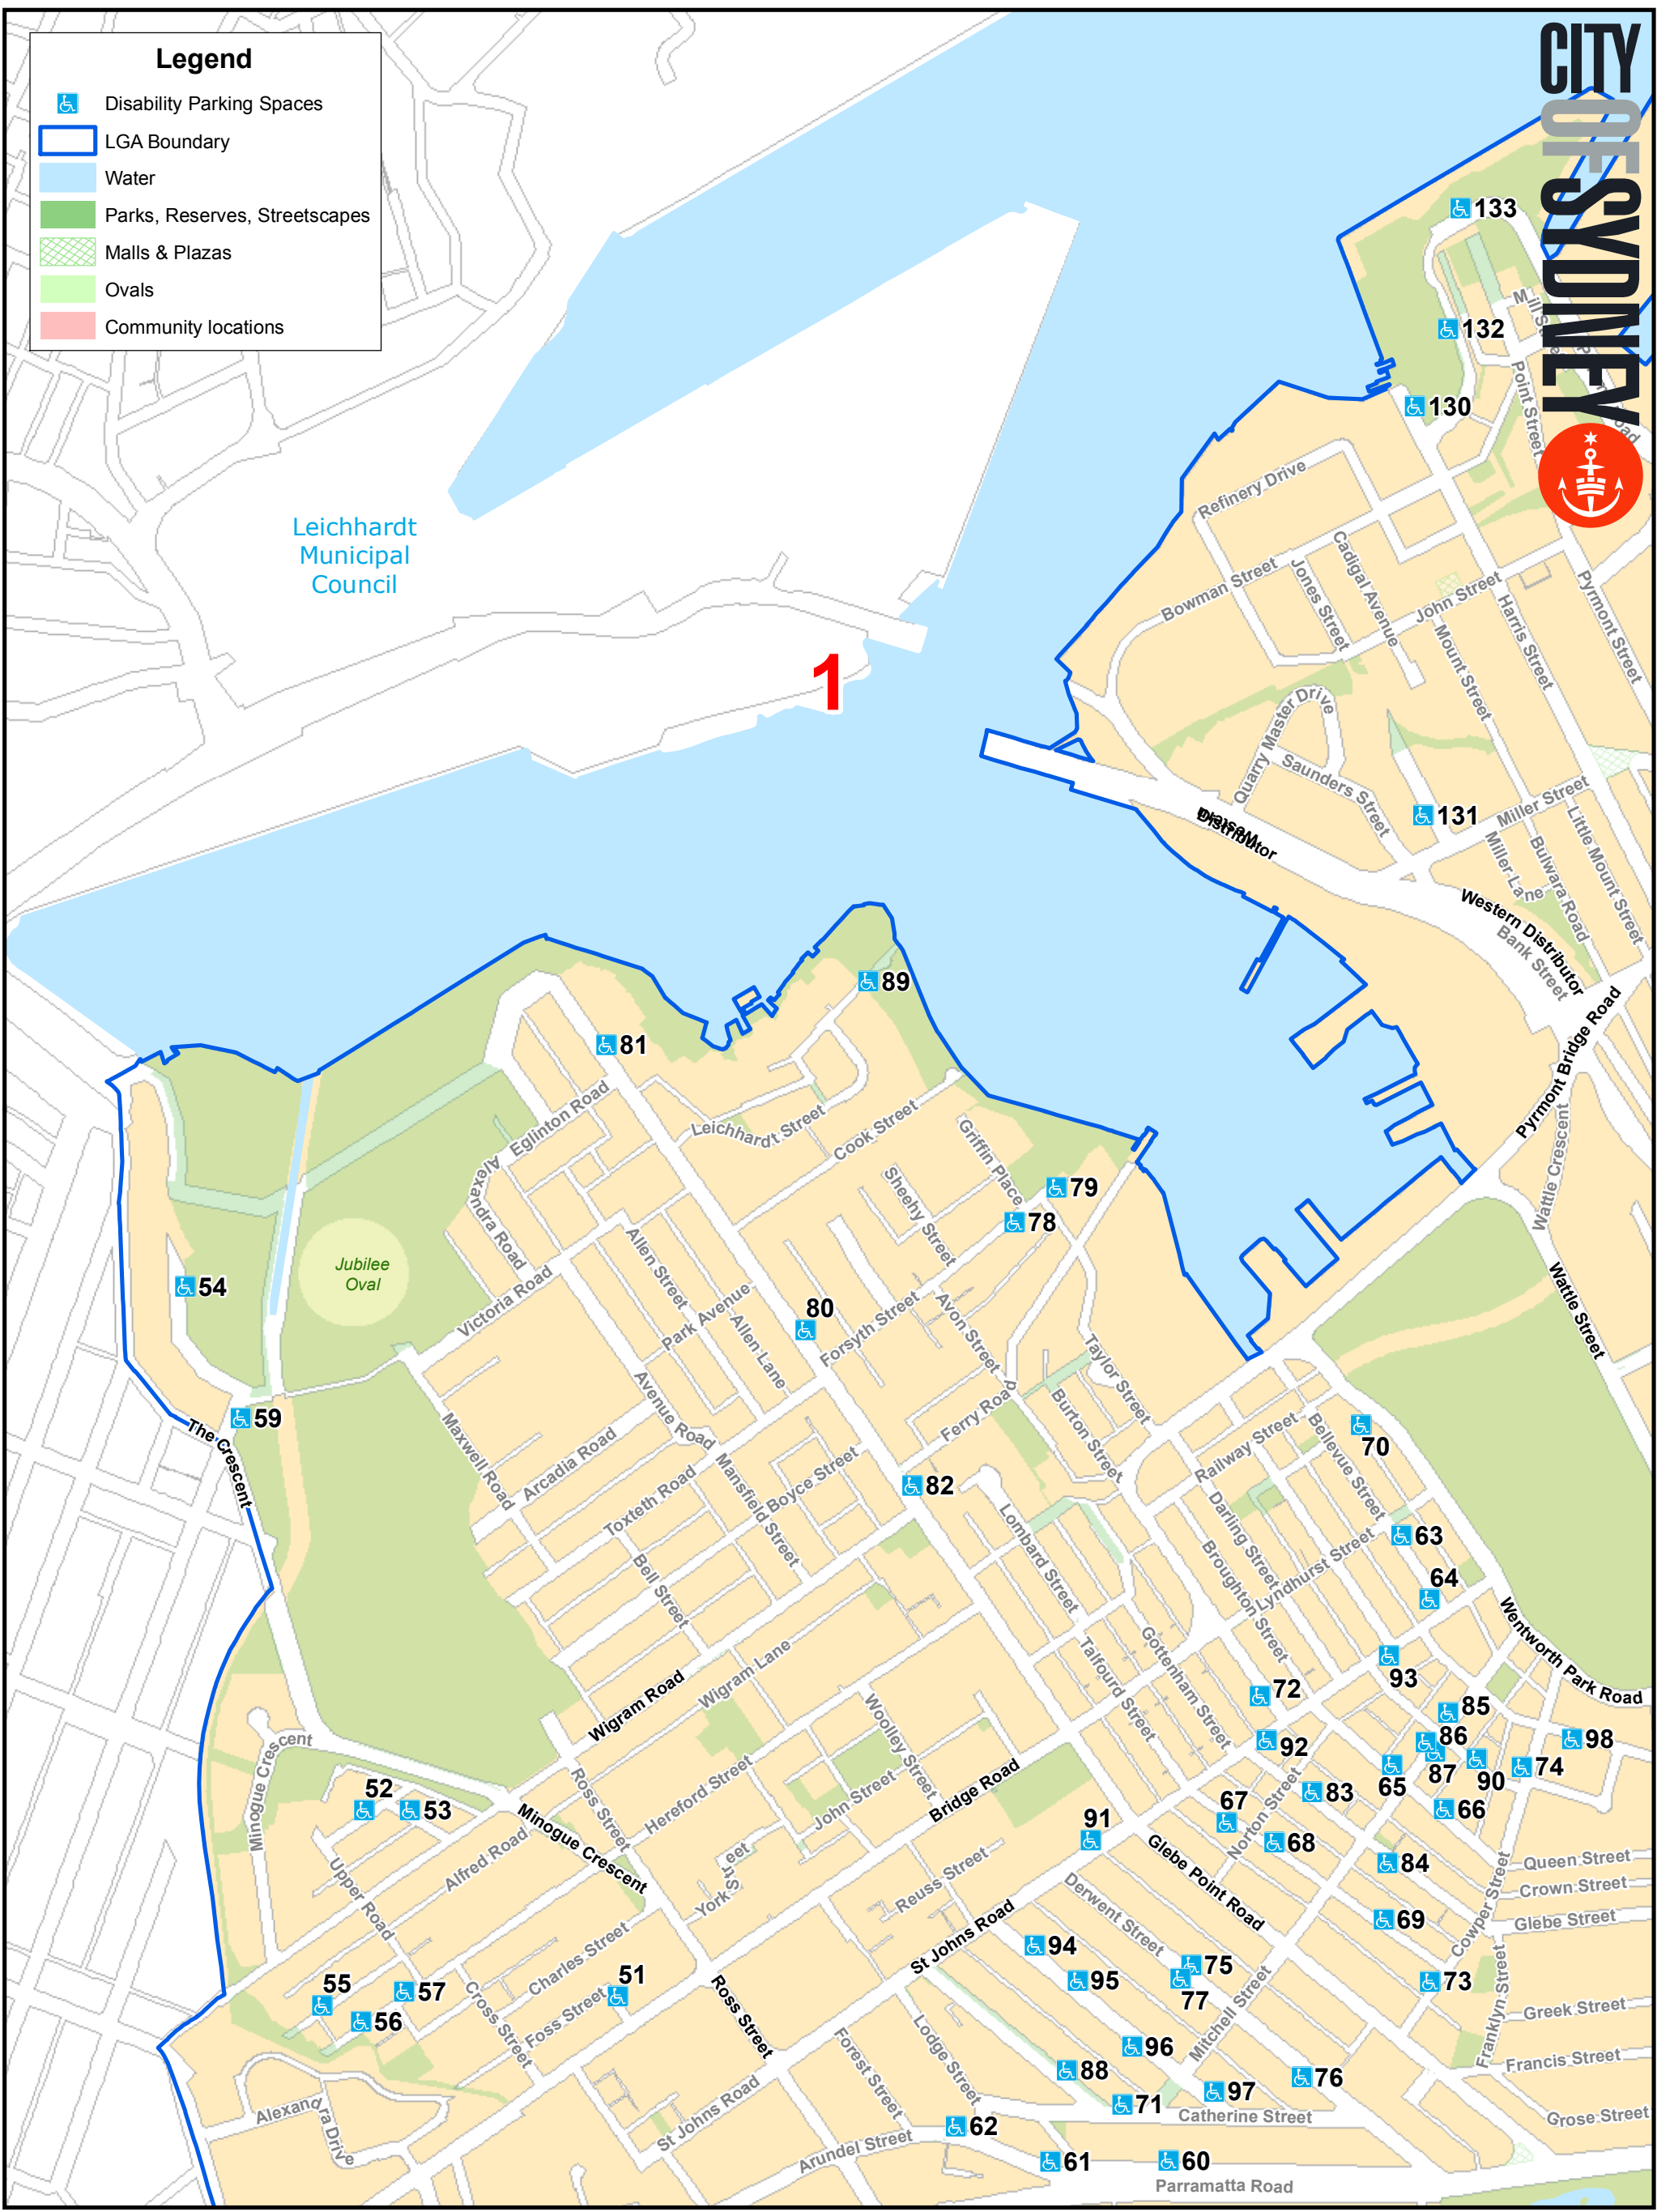

Legend

- Disability Parking Spaces
- LGA Boundary
- Water
- Parks, Reserves, Streetscapes
- Malls & Plazas
- Ovals
- Community locations

Leichhardt Municipal Council

1

Copyright ©2011 City of Sydney Council, All Rights Reserved
 Copyright ©2011 Land and Property Information, All Rights Reserved. This map has been compiled from various sources and the publisher and/or contributors accept no responsibility for any injury, loss or damage arising from the use, error or omissions therein. While all care is taken to ensure a high degree of accuracy, users are invited to notify Council's GIS Group of any map discrepancies. No part of this map may be reproduced without written permission.