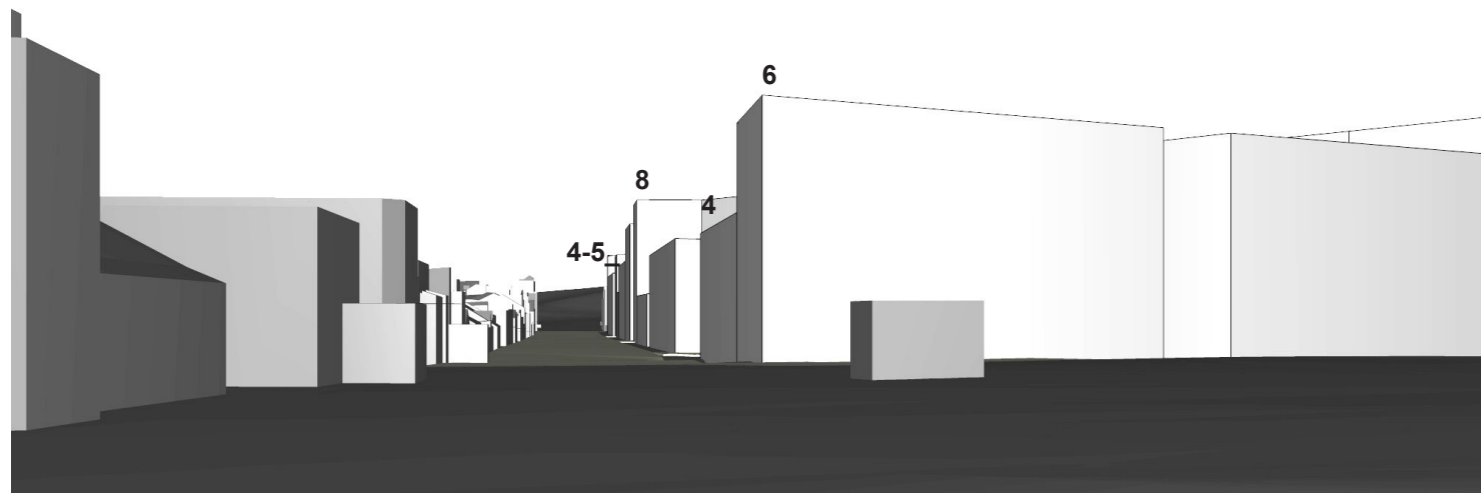

ASHMORE PRECINCT
VIEWS TO THE PRECINCT

FSR 1.0-1.75:1 - Erskineville Study

View towards the precinct from Mitchell Rd - Erskineville Oval

FSR 2.75:1 - Goodman's Option_ 60m max. height (19st)