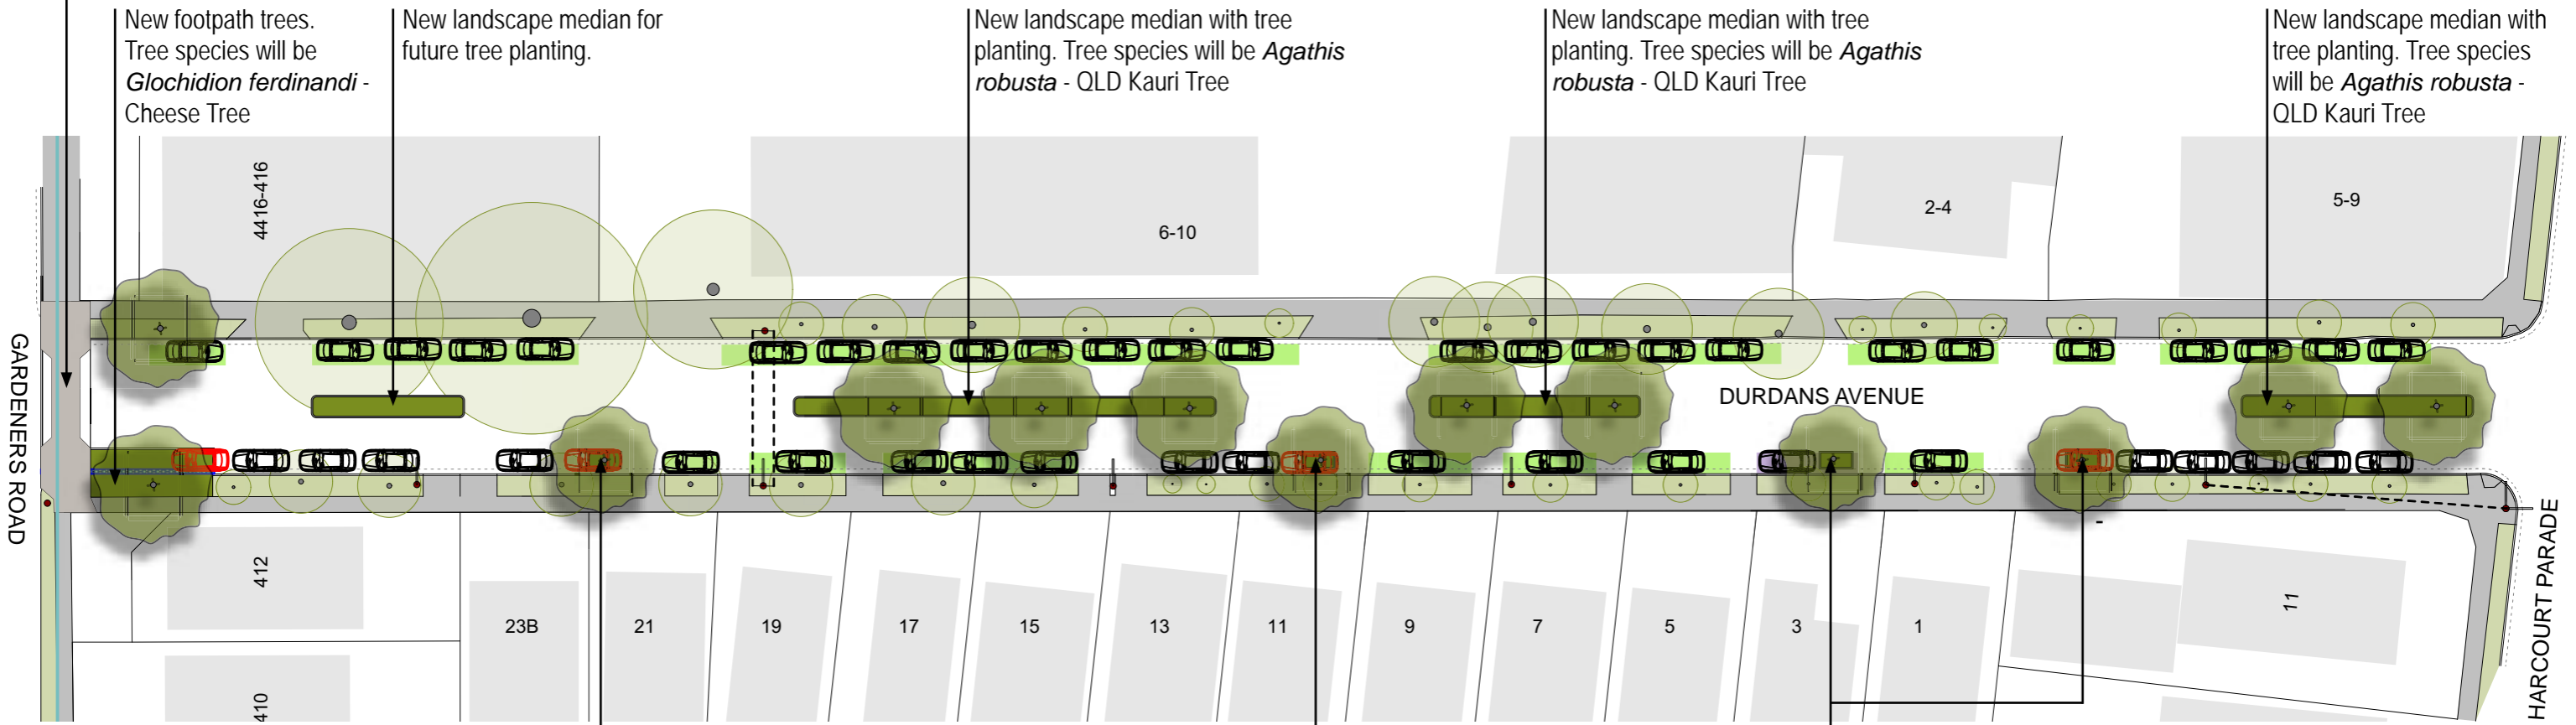

Investigate feasibility for new continuous footpath treatment.

Proposed landscaped median strip - not to scale

New landscape blister with tree planting.
Tree species will be *Glochidion ferdinandi* - Cheese Tree

New landscape blister with tree planting.
Tree species will be *Glochidion ferdinandi* - Cheese Tree

Proposed loss of 4 fullsized parking spaces and installation of 11 inroad trees and 2 footpath trees.

- No changes to parking in this location.
- Reduce parking length in this section by 3200mm, retain one full space.
- Loss of one parking space

Example of landscape median strip with QLD Kauri Tree on Primrose Avenue, Rosbery

Example of a semi-mature Cheese Tree to be planted in landscape blisters.

Example of continuous footpath treatment in Alexandria.

Durdans Avenue, Rosebery - Inroad Planting